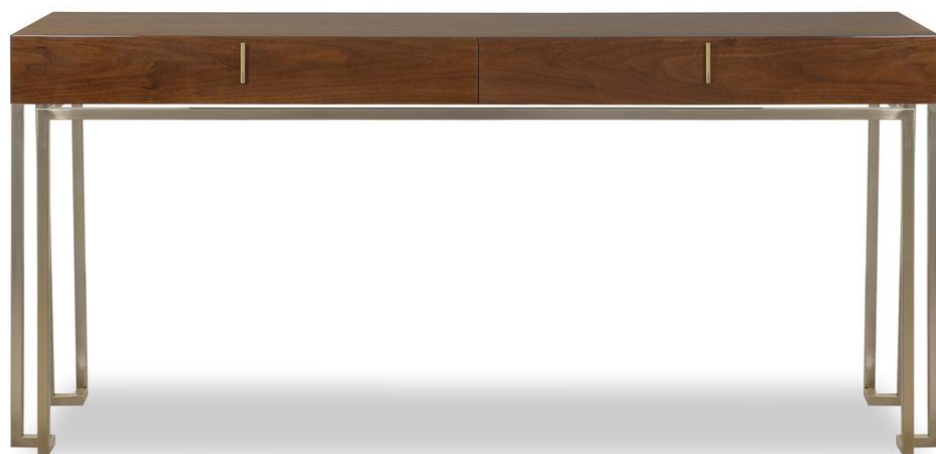

HURTADO®

HANDCRAFTED
100% IN
SPAIN

Bond
COLLECTION

Photos corresponding to Ref. AX0039
Fotos correspondientes a la Ref. AX0039

INCHES: W 47 3/4" D 16 3/4" H 32 1/2"
CM: W 121cm D 43cm H 82cm

Ref. AX0038

CONSOLE

Two drawers. Stainless steel base.

Introducing the Bond collection's console table. With its geometric design and intricate use of straight lines, this piece is both modern and sophisticated.

CONSOLA

Dos cajones. Estructura de acero inoxidable.

La consola Bond es moderna y sofisticada gracias a su diseño geométrico y al intrincado uso de líneas rectas.

Ref. AX0038

INCHES: W 47 3/4" D 16 3/4" H 32 1/2"

CM: W 121cm D 43cm H 82cm

WOOD FINISHES / ACABADOS MADERA